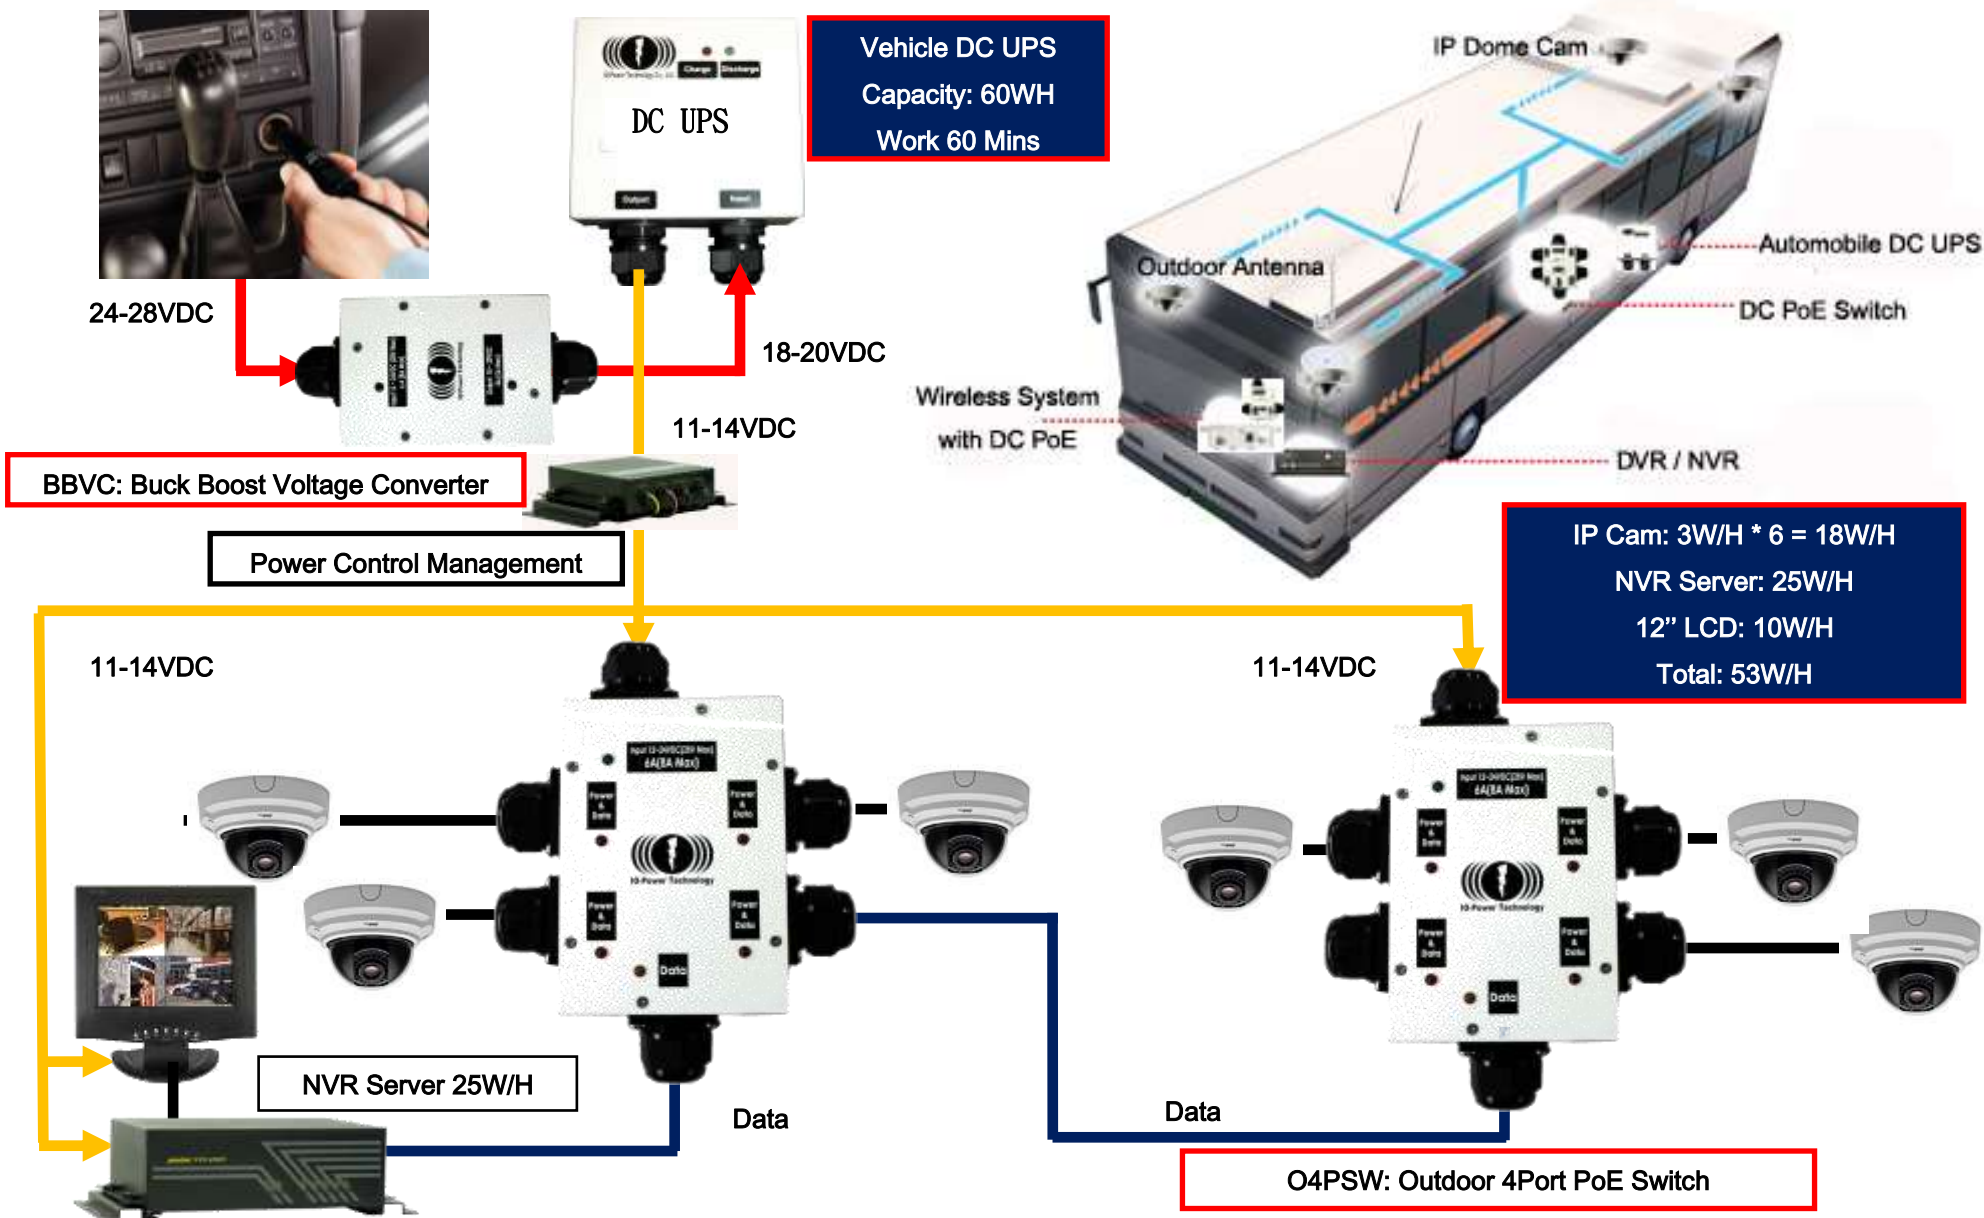

Buck Boost Voltage Converter + PoE 4Port Switch for Bus 4 IP Cams Application 1

Buck Boost Voltage Converter + PoE 8Port Switch for Bus 5 IP Cams Application 2

Buck Boost Voltage Converter + PoE 8Port Switch for Bus 6 IP Cams Application 3

Buck Boost Voltage Converter + PoE 12Port Switch for Bus 8 IP Cams Application 4

Buck Boost Voltage Converter + PoE 12Port Switch for Bus 10 IP Cams Application 5