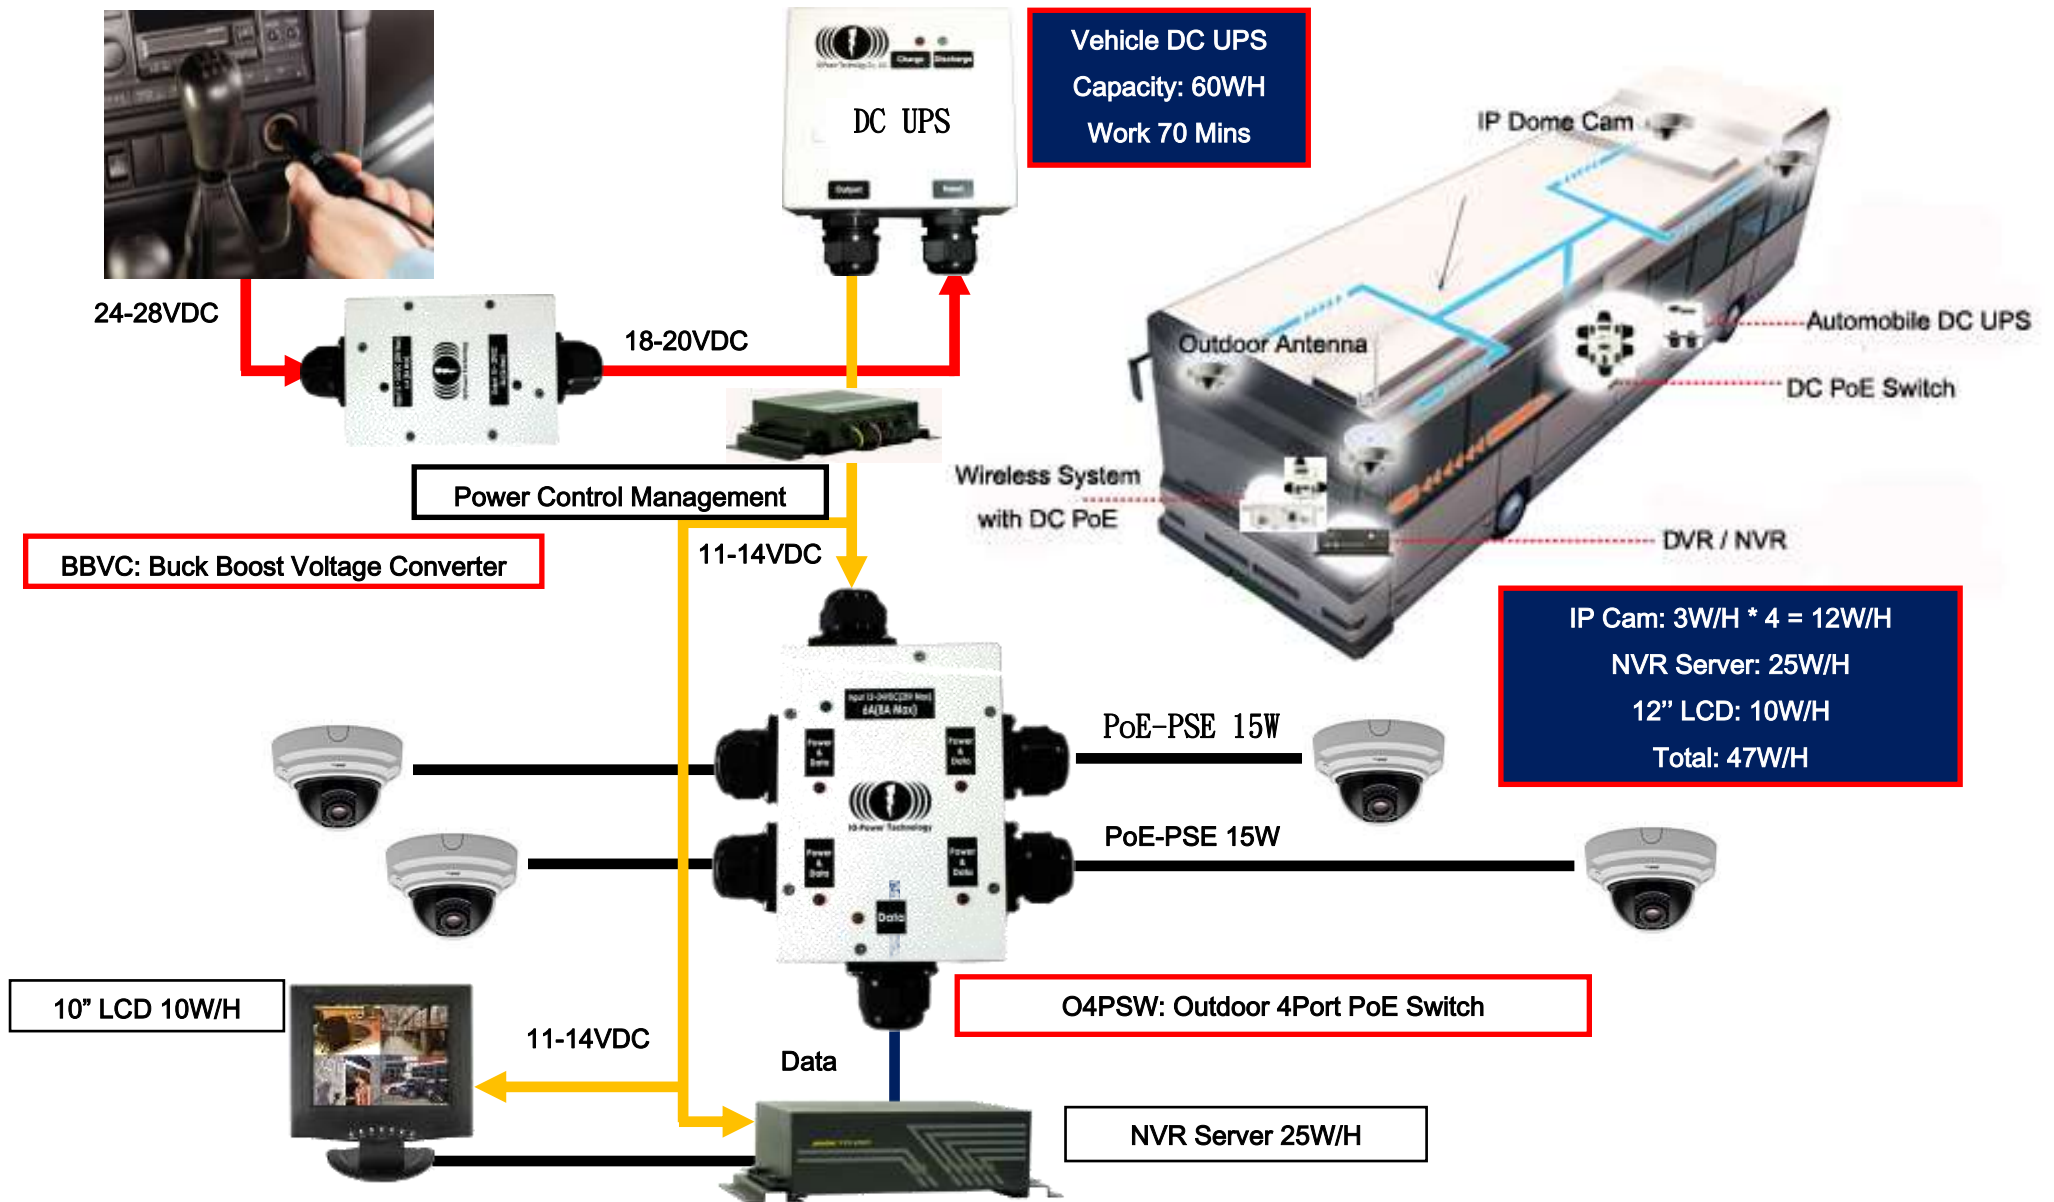

Buck Boost Voltage Converter + PoE 4Port Switch for Bus 4 IP Cams Application 1

Buck Boost Voltage Converter + PoE 8Port Switch for Bus 5 IP Cams Application 2

Buck Boost Voltage Converter + PoE 8Port Switch for Bus 6 IP Cams Application 3

Buck Boost Voltage Converter + PoE 12Port Switch for Bus 8 IP Cams Application 4

Buck Boost Voltage Converter + PoE 12Port Switch for Bus 10 IP Cams Application 5