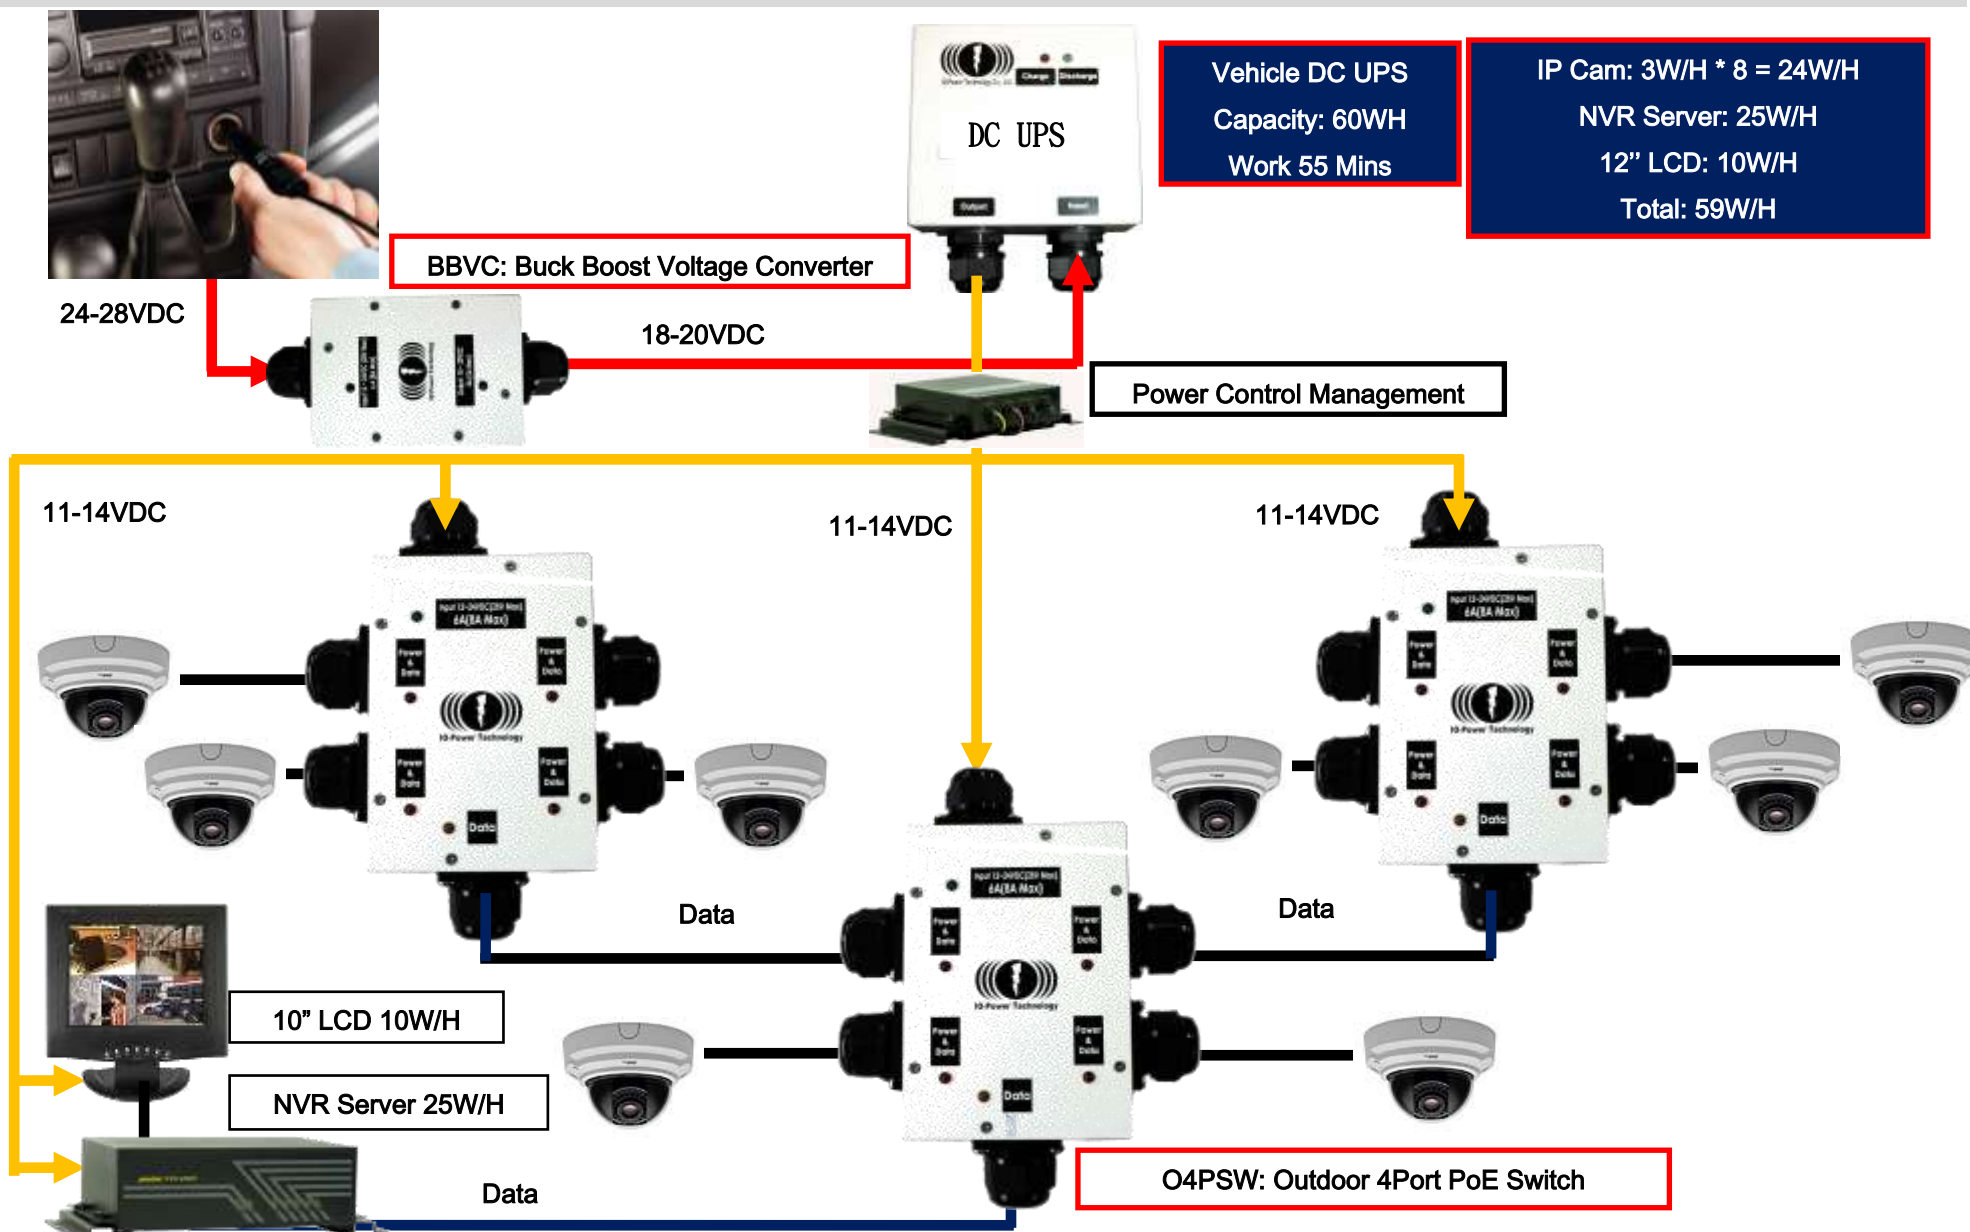

Buck Boost Voltage Converter + PoE 4Port Switch for Bus 4 IP Cams Application 1

Buck Boost Voltage Converter + PoE 8Port Switch for Bus 5 IP Cams Application 2

Buck Boost Voltage Converter + PoE 8Port Switch for Bus 6 IP Cams Application 3

Buck Boost Voltage Converter + PoE 12Port Switch for Bus 8 IP Cams Application 4

Buck Boost Voltage Converter + PoE 12Port Switch for Bus 10 IP Cams Application 5