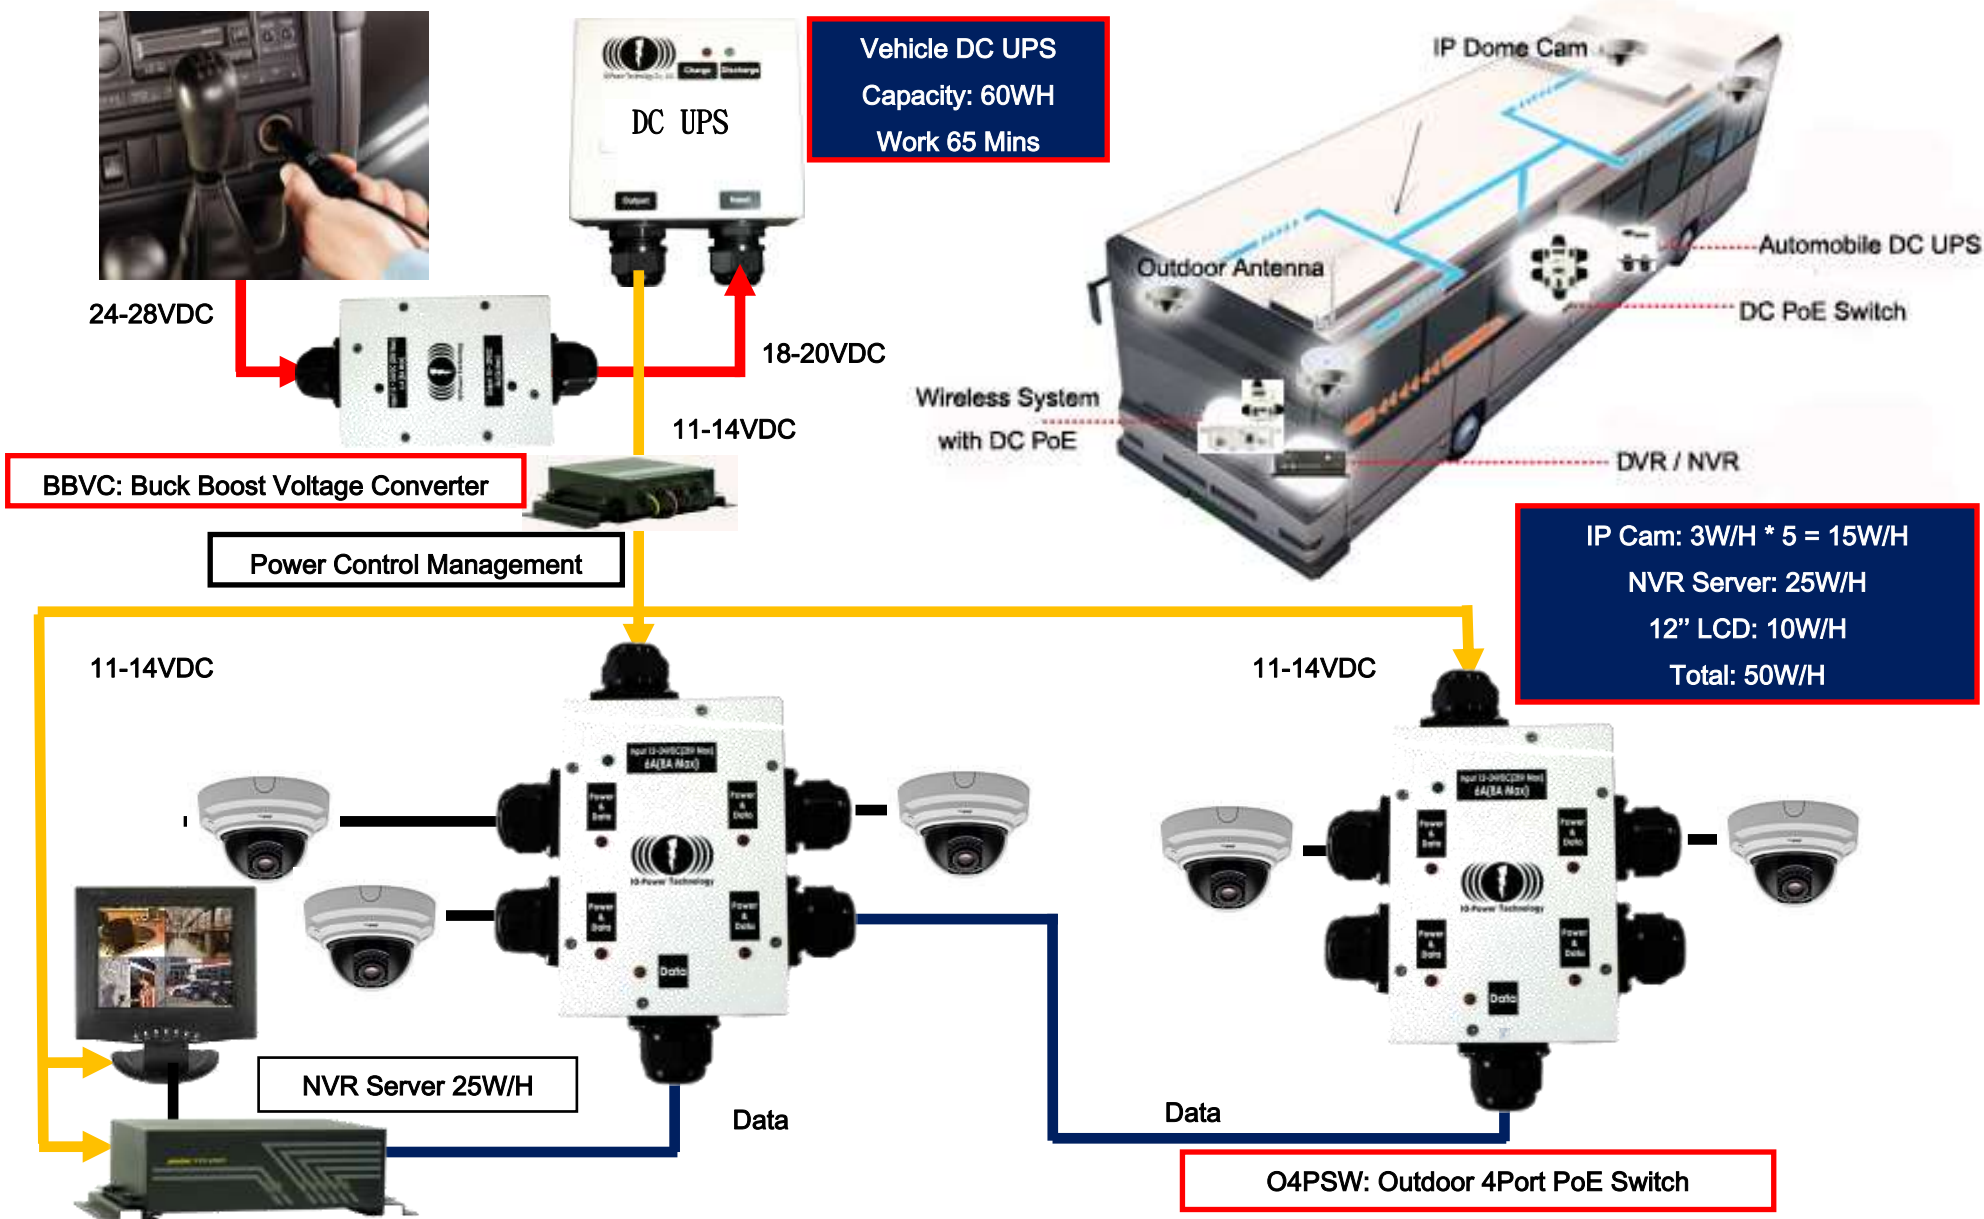

Buck Boost Voltage Converter + PoE 4Port Switch for Bus 4 IP Cams Application 1

Buck Boost Voltage Converter + PoE 8Port Switch for Bus 5 IP Cams Application 2

Buck Boost Voltage Converter + PoE 8Port Switch for Bus 6 IP Cams Application 3

Buck Boost Voltage Converter + PoE 12Port Switch for Bus 8 IP Cams Application 4

Buck Boost Voltage Converter + PoE 12Port Switch for Bus 10 IP Cams Application 5