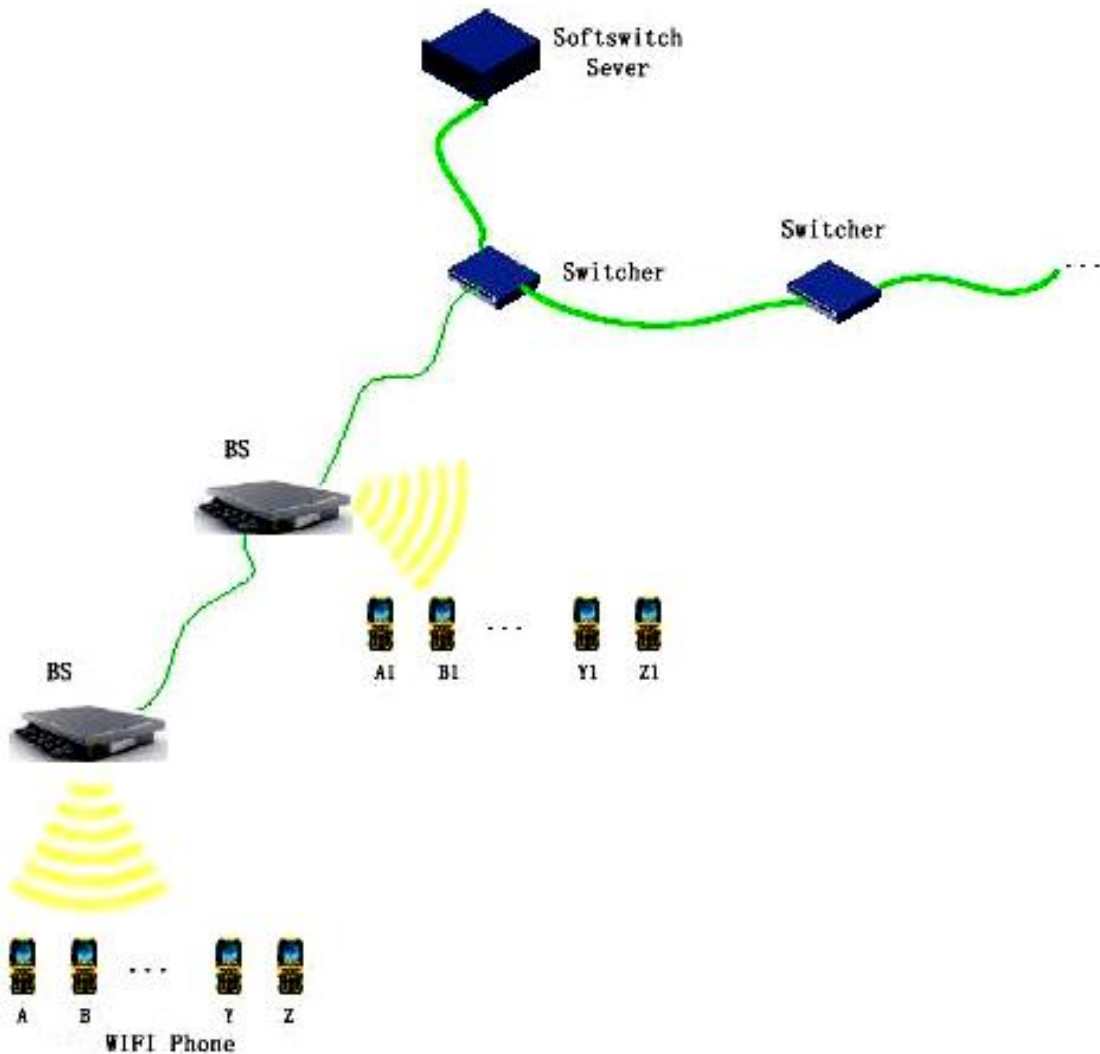

IOP-WPD-2409-D2

802.11n Industry WiFi Phone

IOP-WPD-2409-D2 is a high-performance industrial WIFI cell phone designated for clients from manufacturing plant, petrochemical plant, dock and the coal-mine industry etc.

Besides the call and short message services as owned by ordinary cell phones, IOP-WPD-2409-D2 also integrates functions of Group Call Talk, One Touch SOS, Self-Organized Network and Assisted Positioning.

With the advanced industrial design, IOP-WPD-2409-D2 satisfies the explosion proofing, dust screening, drop proofing and shock proofing requirements.

VE 1.0

Typical Applications

Specifications

Basic Parameters